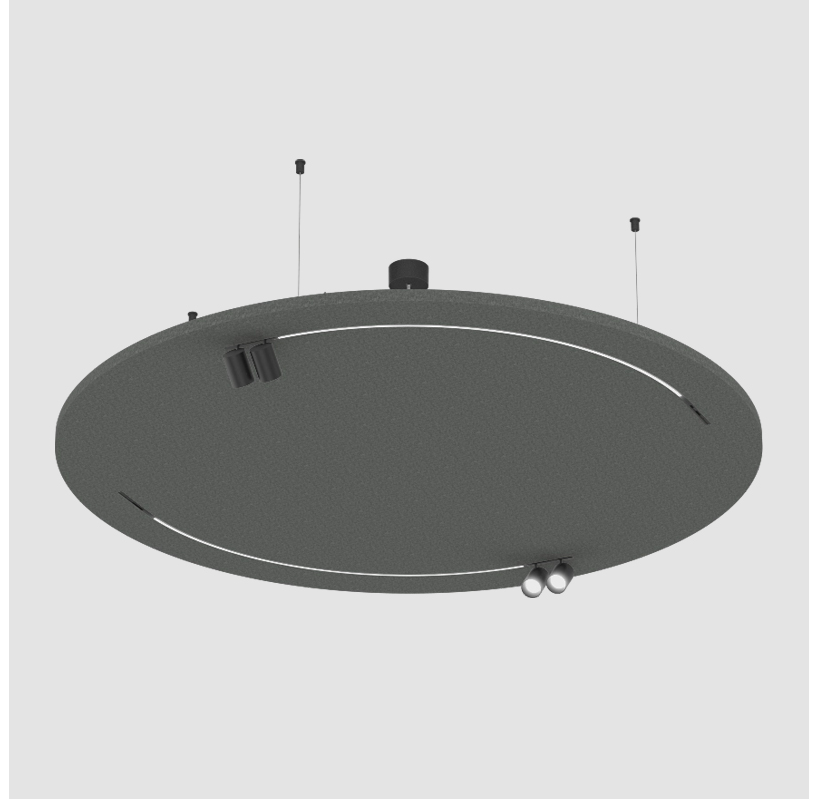

GENERAL

Series: Just Black Acoustic
 Brand: Prolicht
 Division: Architectural
 Mounting Type: Suspension
 Mounting Location: Ceiling

PHYSICAL

Shape: Round
 Diameter (mm): 1400
 Diameter (in): 55 ¹/₈
 Height (mm): 41
 Height (in): 1 ⁵/₈
 Light Distribution: Direct
 Fixture Finish: [ANC / ASH / BNA / BTC / BZE / CEL / EGG / EVG / FOG / FOS / FST / FUA / IRI / IRO / KHA / LIC / LIM / MER / MSN / MUS / ONX / PEA / PLU / POL / PPY / RAY / ROY / RST / STE / SWD / TAN / TAU](#)
 Fixture Material: Aluminum
 Cable Details: [2,000mm / 6,000mm Transparent Cable](#)

LED

Color Temperature (°K): 2700
 Max. Delivered Lumen (lm): 2215
 Nominal Lumen (lm): 3164
 CRI: >90 CRI
 Lamp Life (hrs): 80000

OPTICAL

Beam Angle: 30

RATINGS AND CERTIFICATIONS

Certified By: Certified for North American Standards
 IP rating: IP20

PROJECT	
TYPE	
SPECIFIER	
QUANTITY	
DATE	

Ø1400mm 55 ¹/₈"

JUST BLACK ACOUSTIC SUSPENSION

A300676-

PROJECT	_____
TYPE	_____
SPECIFIER	_____
QUANTITY	_____
DATE	_____

A

JUST BLACK ACOUSTIC SUSPENSION

A300692-

GENERAL

Series: Just Black Acoustic
 Brand: Prolicht
 Division: Architectural
 Mounting Type: Suspension
 Mounting Location: Ceiling

PHYSICAL

Shape: Square
 Length (mm): 1200
 Length (in): 47 ¼
 Width (mm): 1200
 Width (in): 47 ¼
 Height (mm): 41
 Height (in): 1 ⅝
 Light Distribution: Direct