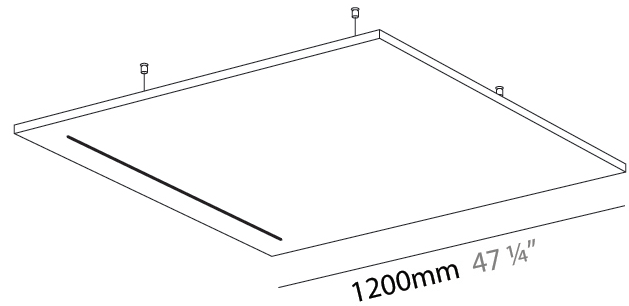

GENERAL

Series: Just Black Acoustic
Brand: Prolicht
Division: Architectural
Mounting Type: Suspension
Mounting Location: Ceiling

PHYSICAL

Shape: Square
Length (mm): 1200
Length (in): 47 ¼
Width (mm): 1200
Width (in): 47 ¼
Height (mm): 41
Height (in): 1 ⅝
Light Distribution: Direct

Fixture Finish: [ANC / ASH / BNA / BTC / BZE / CEL / EGG / EVG / FOG / FOS / FST / FUA / IRI / IRO / KHA / LIC / LIM / MER / MSN / MUS / ONX / PEA / PLU / POL / PPY / RAY / ROY / RST / STE / SWD / TAN / TAU](#)

Holder Finish: [SSR / BKV / CWI / CRY / HAB / LAG / UFT / ITA / RUA / RUR / MIC / FTG / MYG / TWT / LOD / PUS / FRO / FUP / KIA / POP / BLS / SPG / MEY / GOH / GUM / CHC / COM / ABZ / JAG](#)

Fixture Material: Aluminum
Cable Details: [2,000mm / 6,000mm Transparent Cable](#)

ELECTRICAL

Lamp Type: LED
Input Wattage (W): 23
Total Output Wattage (W): 20.9
Dimming: Non-Dimmable
Driver Included: No
Driver Location: Remote
Driver Type: Constant Voltage - Universal
Driver Class: Class 2
Input Voltage (V): 120 - 277
Output Voltage (V): 24

LED

Color Temperature (°K): 2700
Max. Delivered Lumen (lm): 603
Nominal Lumen (lm): 862
CRI: >90 CRI
Lamp Life (hrs): 80000

OPTICAL

Beam Angle: 30

RATINGS AND CERTIFICATIONS

Certified By: Certified for North American Standards
IP rating: IP20

PROJECT
TYPE
SPECIFIER
QUANTITY
DATE